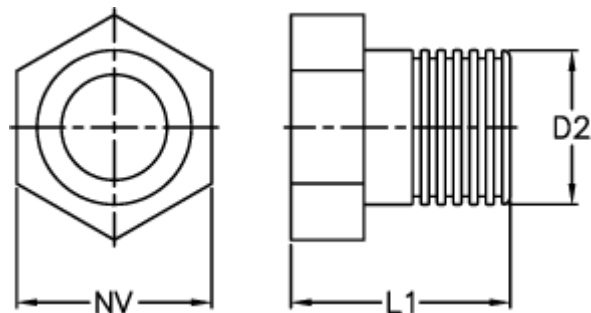

Article number: 027118910000

Description: Norma end piece BST R1/8

Measures

D2 = R 1/8

L1 = 12.5

NV = 10